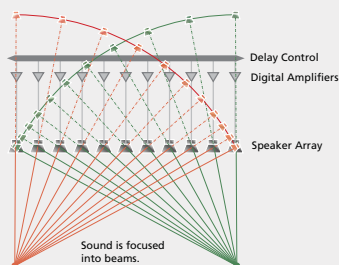

- 2 optical/1 coaxial digital and 2 analogue inputs
- Video out for OSD
- Subwoofer output
- System connector
- for subwoofer.
- Terminal for IntelliBeam optimizing microphone on other connection panel

● YST-FSW100:

Recommended Slim Subwoofer

Main Specifications

Speaker Section	1 5/8" x 21 drivers 3 15/16" x 2 woofers
Digital Amplifier	82 W total power: 20 W x 2 + 2 W x 21
Standby Power Consumption	0.1 W
Dimensions (W x H x D)	31 1/2" x 6" x 4 1/2" mm
Weight	19.8 lbs

● SPM-K8:

Optional Wall Hanging Bracket

- Digital Sound Projector and are trademarks of 1 Ltd. • Dolby, Pro Logic and Double D are trademarks of Dolby Laboratories Corporation. • DTS and Neo:6 are trademarks of Digital Theatre Systems, Inc. • TruBass is a trademark of SRS Labs, Inc.
- CINEMA DSP and IntelliBeam are trademarks of Yamaha Corporation.
- Product designs and specifications are subject to change without notice.

d-cinema
DIGITAL CINEMA SYSTEM

"d-cinema" is the slogan of Yamaha A/V products and technology, reflecting our focus on digital technology and our leadership in creating and refining digital home theatre.