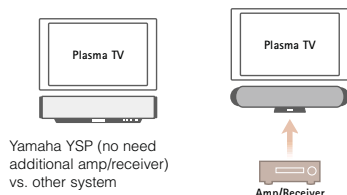

IntelliBeam Automated System Calibration

Left: Each sound beam is precisely directed. Centre: Total sound beam effect is optimized. Right: Frequency response and other parameters are optimized for the room.

3 Advanced technology and functions.

- IntelliBeam automated system calibration with Direct Start
- My Beam mode directs the sound to listener's position at the touch of a button
- Four other sound modes: 5 Beam, 3 Beam, 3 Beam + Stereo, Stereo
- Multi-language on-screen display (English, Spanish, French and German)
- Turn On Volume presets volume level at power on

3 CINEMA DSP ProgramMEs

YSP-900BL Digital Sound Projector

True Multi-Channel Surround Sound from All Sources, Including TV

As amazing as it seems, the YSP-900 can actually deliver multi-channel sound that surrounds listeners the same way that sound from front, centre and rear speakers does. DVD movies and other digital sources sound just the way they are supposed to. Dolby Pro Logic II is included, so even 2-channel TV sound can be heard in glorious multi-channel surround. Remember, this is true surround sound, not virtual surround, which can cause listening fatigue.

Digital Amplifier Built-in

The YSP-900 has a powerful and efficient digital amplifier built in. It powers the 21 beam drivers at 2W each and the two woofers at 20W each, for a total of 82W of

Yamaha YSP (no need additional amp/receiver) vs. other system