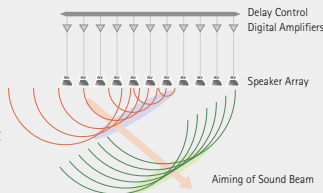

- HDMI (2 in/1 out) interface
- Dock terminal for YDS-10
- 2 optical/2 coaxial digital and 2 analog inputs
- Video out for OSD
- Subwoofer output
- XM Connect-and-Play terminal
- FM antenna terminal
- IR in

DiMagic and Yamaha technology.

The My Beam setting focuses the sound at a specific listening position, so even in noisy surroundings you can hear dialogue and other sounds clearly. There are also five other selectable beam settings: 5 Beam, 3 Beam, 3 Beam + Stereo, and 2ch Stereo and 5ch Stereo that outputs stereo sources from all of the 5-channel beams, providing a more expansive sound field.

Front Panel Mini Jack

A mini jack on the front panel makes it convenient to connect portable audio players.

Advanced Features

IntelliBeam Automated System Calibration

This Yamaha exclusive feature ensures optimum multi-channel sound reproduction with accurate image location. By monitoring and analyzing the sound with the microphone included with the YSP-3000, IntelliBeam automatically sets the best beam angles, while optimizing the level and frequency response of each beam. It also offers Direct Start function via remote unit. This makes initial setup both extremely simple while acoustically perfect.

HDMI Interface with 1080p/24Hz and 60Hz Compatibility

HDMI provides the transmission of digital multi-channel audio and high-definition video signals via a single cable. The YSP-3000 has dual HDMI inputs and one output. The dual inputs let the user connect two different sources, such as a DVD player and a set-top box. The output supports 1080p/24Hz and 60Hz video signals, so they can be throughput to a monitor for enjoying high definition video quality.

Other Notable Features

- Three CINEMA DSP programs: Movie, Music and Sports
- Compressed Music Enhancer
- TruBass uses harmonics to make the bass from small speakers deeper and richer
- Night Listening mode and TV Equal Volume
- Turn On Volume: Volume comes on at a preset level when power is turned on
- Can be wall mounted or placed on a shelf or rack
- iPod song titles displayed in English and Western European languages ISO 8859-1 (Latin1) on the front panel and on-screen display.
- Multi-language on-screen display: English, French, German, Spanish, Russian, Italian and Dutch
- Three System Memories
- Built-in FM tuner
- XM Satellite Radio ready with XM HD Surround powered by Neural Surround
- Parameter settings can be made manually
- Dolby Digital, DTS, Dolby Pro Logic II and DTS Neo:6 compatibility
- Maximum Volume: for avoiding sudden loud sounds
- Memory Save Lock
- Preset remote unit
- Front panel lock and extend IR code

YDS-10 Universal Dock for iPod

The optional YDS-10 Universal Dock lets you connect your iPod to the YSP-3000. You can listen to your iPod music via the YSP-3000. You can also operate your iPod via the YSP-3000's remote unit with the on-screen display and charge your iPod.

Works with: iPod nano, iPod mini and iPod (Click Wheel)